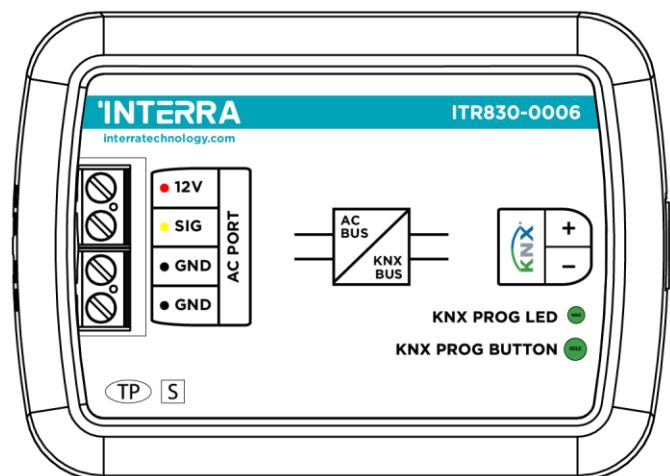

INTERRA

— Developer of Uniqueness —

LG Air Condition Units AC - KNX Gateway Compatibility List

LG AC KNX Gateway Compatibility List

In this document, the compatibilities of LG air conditioners with ITR830-0006 are described.